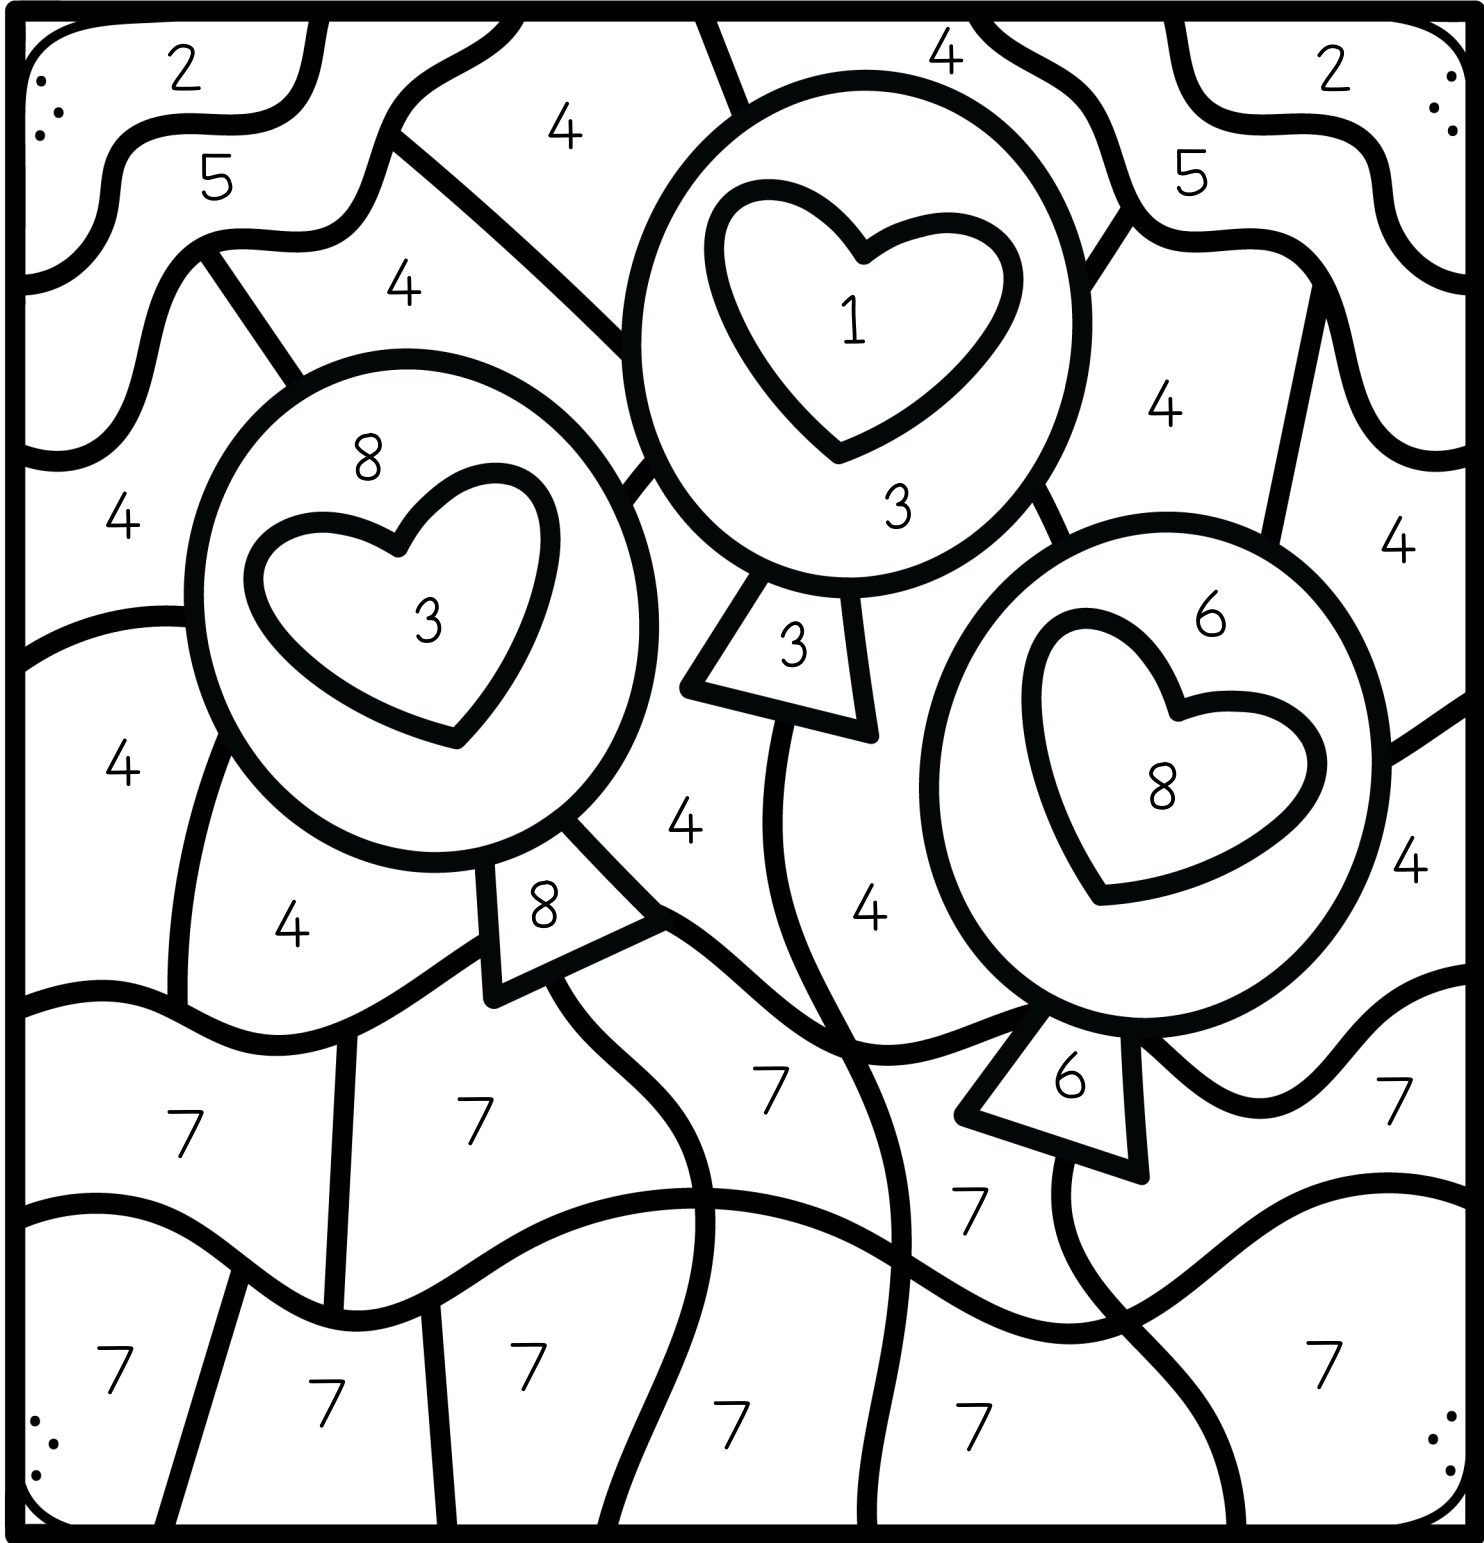

Valentine's Day Color by Code

Directions: Use the key to colored key to color each of the Valentine pictures! Match the color to the letter and color it in with crayons or markers!

Thanks for downloading from abcdelearning.com! I hope you enjoy this product! By downloading this product, you are licensed as a single user for classroom and personal use. Do not copy or claim as your own, any part of these materials. You may share this through social media, but please provide credit to my site through a clickable link.

=2

=4

=6

=8

Valentine's Color by Code

=9

=11

=13

=15

=10

=12

=14

=16

Valentine's Color by Code

=1

=3